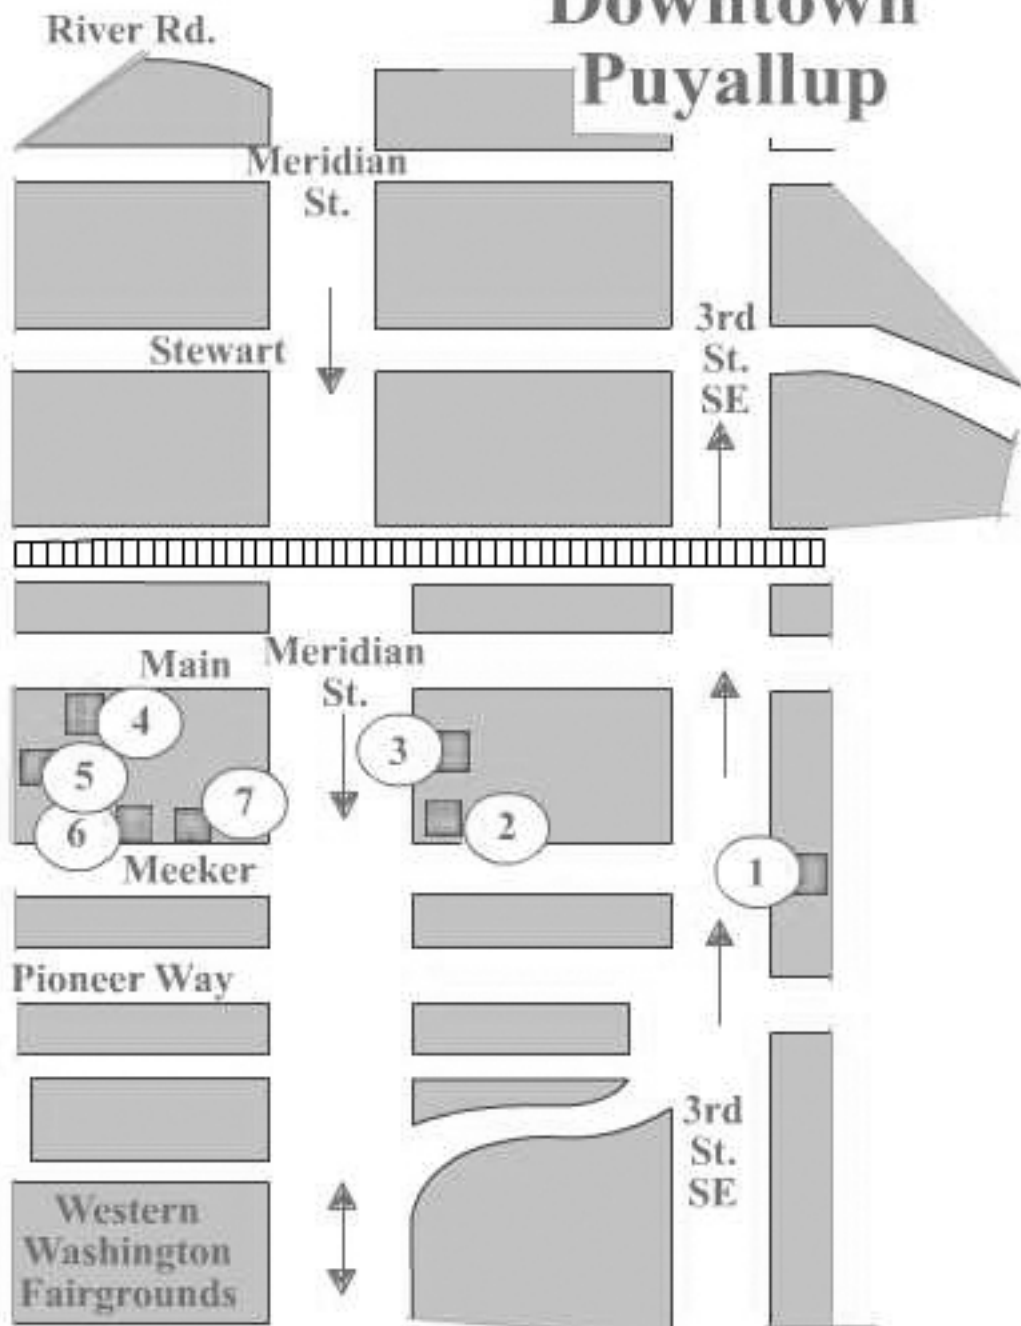

Downtown Puyallup

A & B

Best Western Park Plaza and the Holiday Inn Express are located at Puyallup's South Hill on South Hill Park Drive.